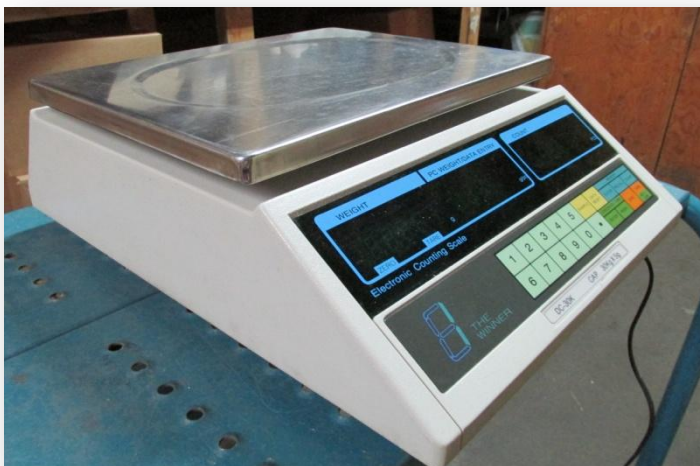

Model DC-30k

Features

Portable Floor Scales

Electronic and digital

Capacity : 30 kg

Voltage : 110 V, 220V

We have new and used scales.

Several models are available in the warehouse.